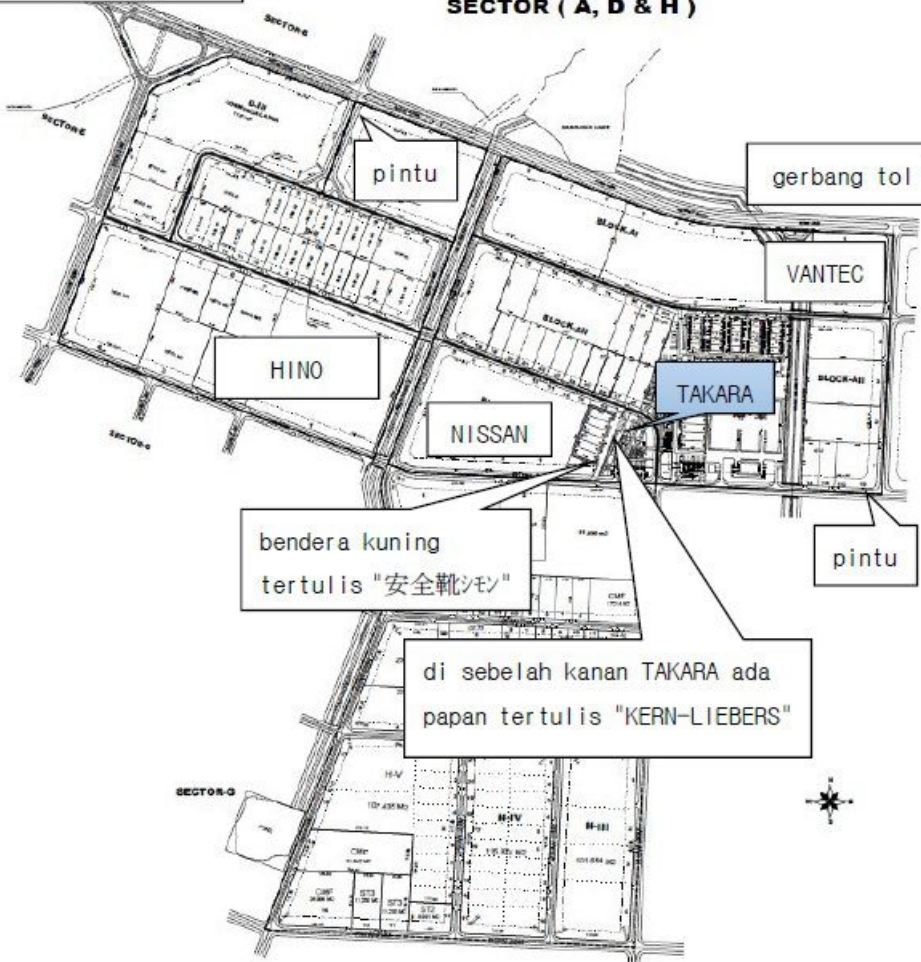

PT. TAKARA SANGYO INDONESIA

Jl. Bukit Akasia VII Blok A-III No.16F,
Kota Bukit Indah, Purwakarta,
Jawa Barat -41183 Indonesia

Phone : 0264 830 2055

← gerbang tol "Dawuan"

KOTA BUKIT INDAH / PT. BESLAND PERTIWI SECTOR (A, D & H)

gerbang tol "Cikampek" →

Google Map :

<https://www.google.com/maps/place/6%C2%B026'54.9%22S+107%C2%B027'20.3%22E/@-6.448578,107.455627,18z/data=!3m1!4b1!4m2!3m1!1s0x0:0x0>