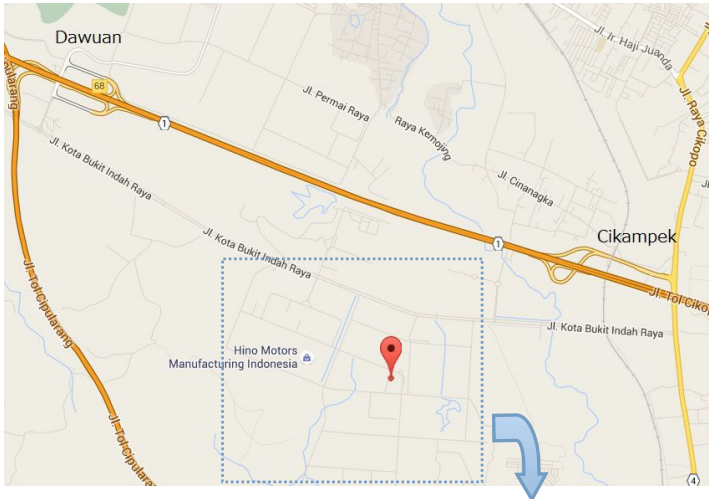

PT. TAKARA SANGYO INDONESIA

Jl. Bukit Akasia VII Blok A-III No.16F,
Kota Bukit Indah, Purwakarta,
Jawa Barat -41183 Indonesia

Phone : 0264 830 2055

← gerbang tol "Dawuan"

KOTA BUKIT INDAH / PT. BESLAND PERTIWI SECTOR (A, D & H)

gerbang tol "Cikampek" →

Google Map :

<https://www.google.com/maps/place/6%C2%B026'54.9%22S+107%C2%B027'20.3%22E/@-6.448578,107.455627,18z/data=!3m1!4b1!4m2!3m1!1s0x0:0x0>